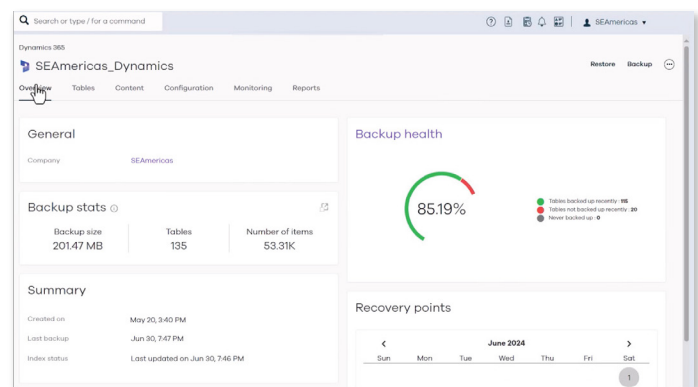

Commvault® Cloud Backup and Recovery for Microsoft Dynamics 365

Enterprise-grade protection for your CE data

Commvault Cloud delivers enterprise-grade data protection and recovery, with the simplicity of SaaS. With comprehensive coverage across production and sandbox environments, Commvault Cloud protects invaluable Dynamics 365 CE data, helping your business stay protected, compliant, and recoverable from today's data loss threats.

PROTECT PRODUCTION AND SANDBOX ENVIRONMENTS

- Automate and streamline backups
- Retain and restore data
- Rapidly recover from deletion, corruption, and ransomware attack

Automated Protection

Comprehensively protect your entities, records, forms, metadata, attributes, and more.