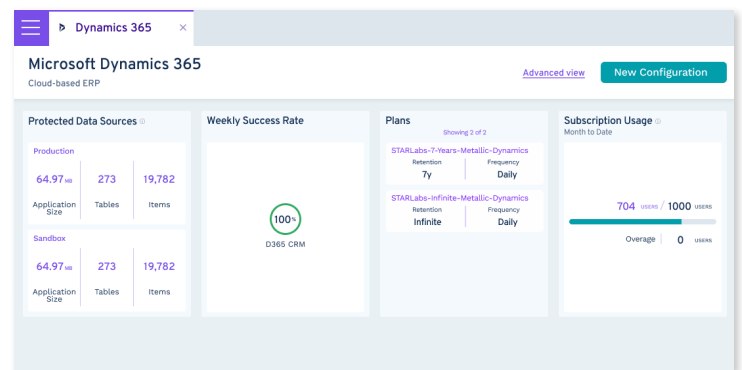

Commvault® Cloud: backup and recovery for Microsoft Dynamics 365

Award-winning protection for your CE data

Commvault Cloud, powered by Metallic AI, delivers enterprise-grade data security and cyber recovery, with the simplicity of SaaS. With comprehensive coverage across production and sandbox environments, Commvault Cloud protects invaluable Dynamics 365 CE and Power Platform data CRM data with ease – helping your business stay safe, compliant, and recoverable from today's data loss threats.

SAFEGUARD PRODUCTION AND SANDBOX ENVIRONMENTS

- Automate and streamline backups
- Retain and restore data
- Recover fast from deletion, corruption, and ransomware attack

True SaaS Backup

Reduce costs and eliminate headaches. Comprehensively safeguard your entities, records, forms, metadata, attributes, and more you get simplified deployments, hassle-free maintenance, and industry-trusted performance built-in.