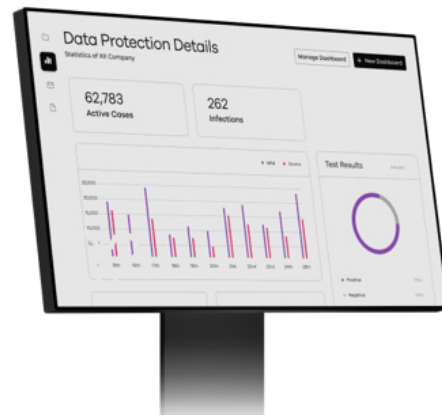

Commvault® Cloud: Backup and Recovery for Microsoft 365

Your docs, inboxes, and conversations need protection too

Commvault Cloud, powered by Metallic AI, delivers powerful, enterprise-grade Microsoft 365 data protection. With broad-ranging coverage across the entire Microsoft 365 environment, Commvault keeps valuable data safe from deletion, corruption, and ransomware attack—all with the simplicity of SaaS.

DATA RESILIENCY AND CYBER RECOVERY

- Advanced privacy, data security, and AI built-in
- Isolated and immutable backups, outside production environments
- Dedicated controls to meet SLA and compliance requirements

Complete coverage

Comprehensive protection across Exchange, Teams, OneDrive, and SharePoint data. Effortlessly locate active or deleted data, rapidly recover from attack, and meet your SLA and compliance requirements with ease.

- Long term, extended retention, beyond recycle bin limitations
- Granular search and eDiscovery
- Flexible point-in-time and out-of-place recovery options
- Deduplication and compression for optimized performance
- Self-service, end user restore options

Enterprise-grade protection

Go above and beyond for your critical Microsoft 365 data. With stringent security standards, privacy protocols, and zero-trust access controls built-in, Commvault Cloud provides multi-layer data protection minimize cyber attacks and combat today's data loss threats.

- Isolated, air-gapped backups from source data
- Layered security plus GDPR compliance
- At-rest and in-flight data encryption
- Role-based, SSO, SAML authentication controls
- Advanced security insights and threat monitoring

Award-winning SaaS

With Commvault Cloud Backup & Recovery for Microsoft 365, you get cost-effective data protection, without the complexity. Harness the power of hassle-free deployments, maintenance, and management. SaaS that's proven to reduce costs and eliminate headaches—so you only pay for what you need.

- Azure storage and extended retention included
- No hardware or large upfront capital investments
- Zero egress fees or hidden storage charges
- Automatic updates and maintenance built-in