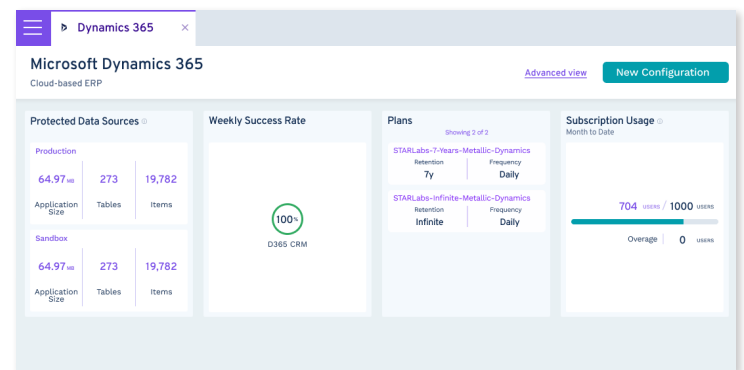

Commvault® Cloud: backup and recovery for Microsoft Dynamics 365

Award-winning protection for your CE data

Commvault Cloud, powered by Metallic AI, delivers enterprise-grade data security and cyber recovery, with the simplicity of SaaS. With comprehensive coverage across production and sandbox environments, Commvault Cloud protects invaluable Dynamics 365 CE data with ease—helping your business stay safe, compliant, and recoverable from today's data loss threats.

SAFEGUARD PRODUCTION AND SANDBOX ENVIRONMENTS

- Automate and streamline backups
- Retain and restore data
- Recover fast from deletion, corruption, and ransomware attack

True SaaS Backup

Reduce costs and eliminate headaches. Comprehensively safeguard your entities, records, forms, metadata, attributes, and more you get simplified deployments, hassle-free maintenance, and industry-trusted performance built-in.